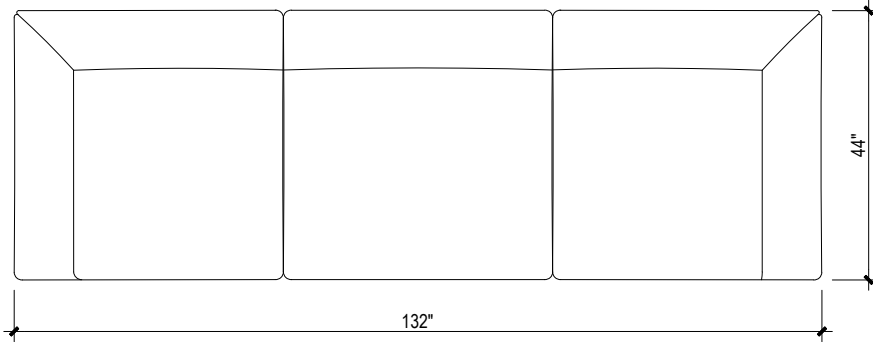

TATUM

KENDRICK

DESIGN

Specification

Drawing

**T K
D**

213.278.0780
tatumkendrickdesign.com