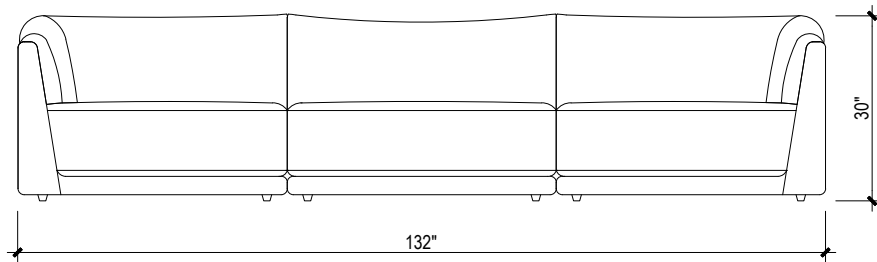

TATUM

KENDRICK

DESIGN

Pillow

Sofa

SHOWN IN	GOLDEN VELVET COM
DIMENSIONS	30" H x 132" W x 44" D SEAT HEIGHT: 16"
FINISHES	COM
CUSTOMIZE	CUSTOM CONFIGURATION & DIMENSIONS AVAILABLE UPON REQUEST
ORDERS	FOR PRICING & OTHER INQUIRIES, CONTACT: ORDERS@TATUMKENDRICK.COM

**T K
D**

213.278.0780
tatumkendrickdesign.com

TATUM

KENDRICK

DESIGN

Specification Drawing

**T K
D**

213.278.0780
tatumkendrickdesign.com