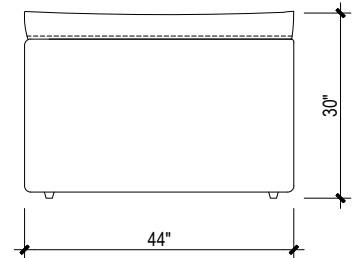

TATUM

KENDRICK

DESIGN

Pillow

Sofa

SHOWN IN	GOLDEN VELVET COM
DIMENSIONS	30" H x 132" W x 44" D SEAT HEIGHT: 16"
FINISHES	COM
CUSTOMIZE	CUSTOM CONFIGURATION & DIMENSIONS AVAILABLE UPON REQUEST
ORDERS	FOR PRICING & OTHER INQUIRIES, CONTACT: ORDERS@TATUMKENDRICK.COM

**T K
D**

213.278.0780
tatumkendrickdesign.com

TATUM

KENDRICK

DESIGN

Specification Drawing

**T K
D**

213.278.0780
tatumkendrickdesign.com

TATUM

KENDRICK

DESIGN

Specification

Drawing

**T K
D**

213.278.0780
tatumkendrickdesign.com