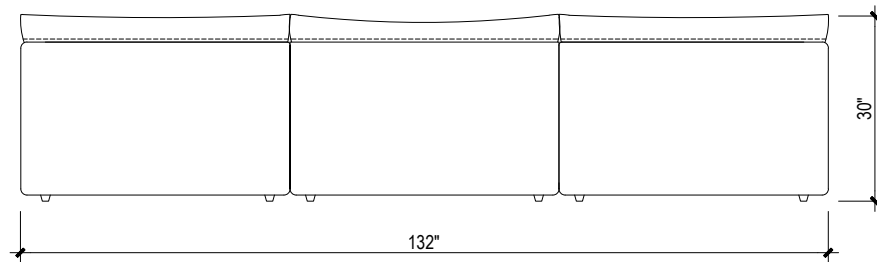

TATUM

KENDRICK

DESIGN

Pillow

Sofa

SHOWN IN	GOLDEN VELVET COM
DIMENSIONS	30" H x 132" W x 44" D SEAT HEIGHT: 16"
FINISHES	COM
CUSTOMIZE	CUSTOM CONFIGURATION & DIMENSIONS AVAILABLE UPON REQUEST
ORDERS	FOR PRICING & OTHER INQUIRIES, CONTACT: ORDERS@TATUMKENDRICK.COM

**T K
D**

213.278.0780
tatumkendrickdesign.com

TATUM

KENDRICK

DESIGN

Specification Drawing

**T K
D**

213.278.0780
tatumkendrickdesign.com