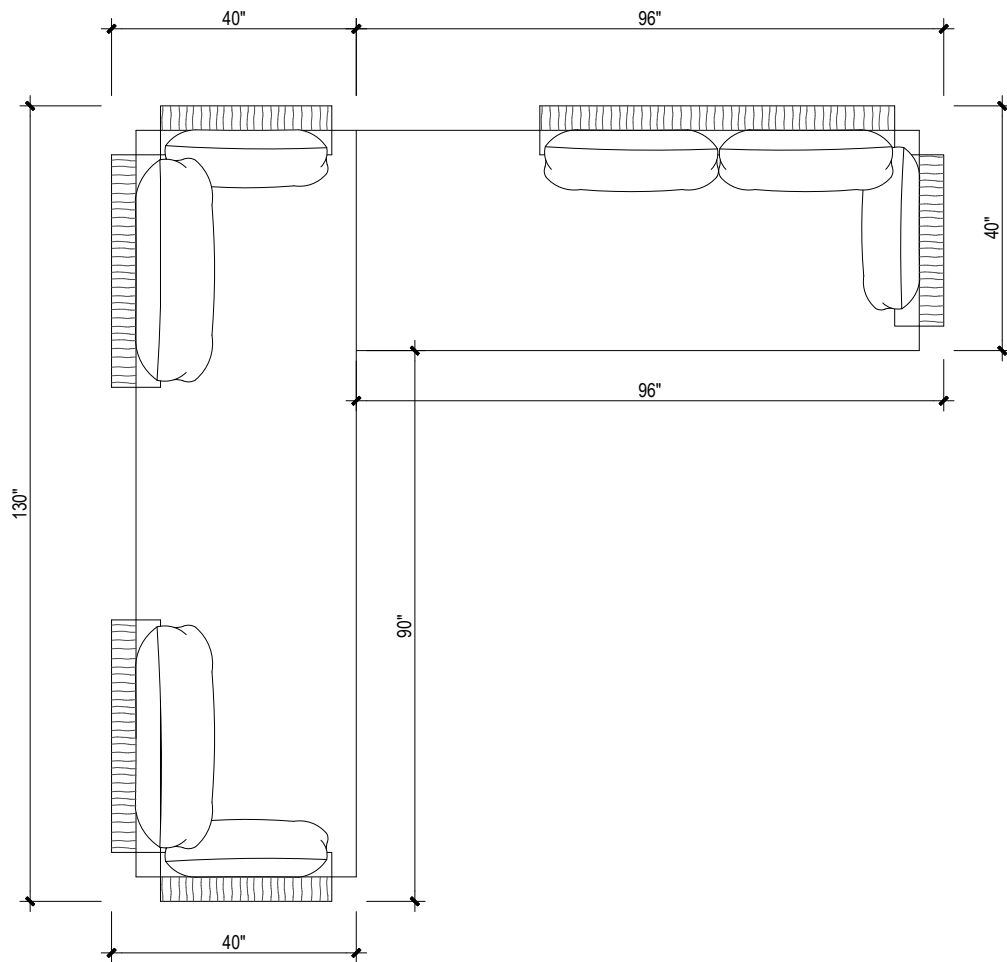

Block

Sofa

SHOWN IN	WHITE OAK AND WHITE BOUCLE
DIMENSIONS	SOFA A: 24" H x 96" W x 40" D SOFA B: 24" H x 130" W x 40" D DAYBED: 24" H x 90" W x 30" D SEAT HEIGHT: 16"
FINISHES	WHITE OAK BLACKENED OAK WALNUT
CUSTOMIZE	CUSTOM CONFIGURATION & DIMENSIONS AVAILABLE UPON REQUEST
ORDERS	FOR PRICING & OTHER INQUIRIES, CONTACT: ORDERS@TATUMKENDRICK.COM

Specification

Drawing

**T K
D**

Specification Drawing

**T K
D**

Specification Drawing