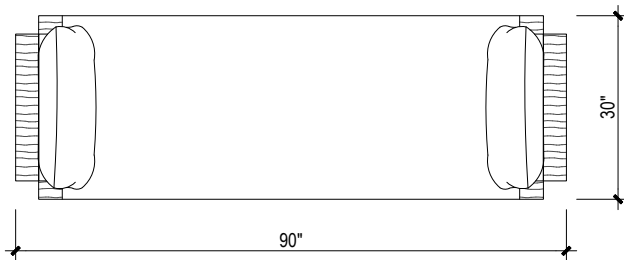

Block

Sofa

SHOWN IN	WHITE OAK AND WHITE BOUCLE
DIMENSIONS	SOFA A: 24" H x 96" W x 40" D SOFA B: 24" H x 130" W x 40" D DAYBED: 24" H x 90" W x 30" D SEAT HEIGHT: 16"
FINISHES	WHITE OAK BLACKENED OAK WALNUT
CUSTOMIZE	CUSTOM CONFIGURATION & DIMENSIONS AVAILABLE UPON REQUEST
ORDERS	FOR PRICING & OTHER INQUIRIES, CONTACT: ORDERS@TATUMKENDRICK.COM

Specification

Drawing

**T K
D**

Specification Drawing

**T K
D**

Specification Drawing