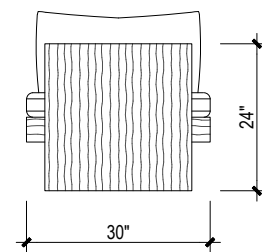

Block

Sofa

SHOWN IN	WHITE OAK AND WHITE BOUCLE
DIMENSIONS	SOFA A: 24" H x 96" W x 40" D SOFA B: 24" H x 130" W x 40" D DAYBED: 24" H x 90" W x 30" D SEAT HEIGHT: 16"
FINISHES	WHITE OAK BLACKENED OAK WALNUT
CUSTOMIZE	CUSTOM CONFIGURATION & DIMENSIONS AVAILABLE UPON REQUEST
ORDERS	FOR PRICING & OTHER INQUIRIES, CONTACT: ORDERS@TATUMKENDRICK.COM

Specification

Drawing

**T K
D**

Specification Drawing

**T K
D**

Specification Drawing