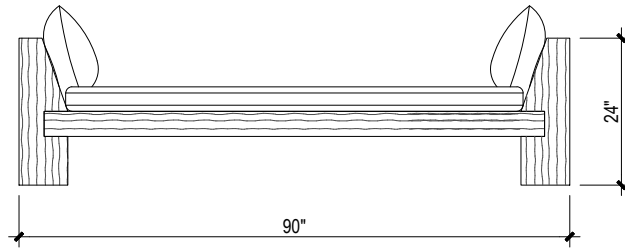

Block

Sofa

SHOWN IN	WHITE OAK AND WHITE BOUCLE
DIMENSIONS	SOFA A: 24" H x 96" W x 40" D SOFA B: 24" H x 130" W x 40" D DAYBED: 24" H x 90" W x 30" D SEAT HEIGHT: 16"
FINISHES	WHITE OAK BLACKENED OAK WALNUT
CUSTOMIZE	CUSTOM CONFIGURATION & DIMENSIONS AVAILABLE UPON REQUEST
ORDERS	FOR PRICING & OTHER INQUIRIES, CONTACT: ORDERS@TATUMKENDRICK.COM

Specification

Drawing

**T K
D**

Specification Drawing

**T K
D**

Specification Drawing